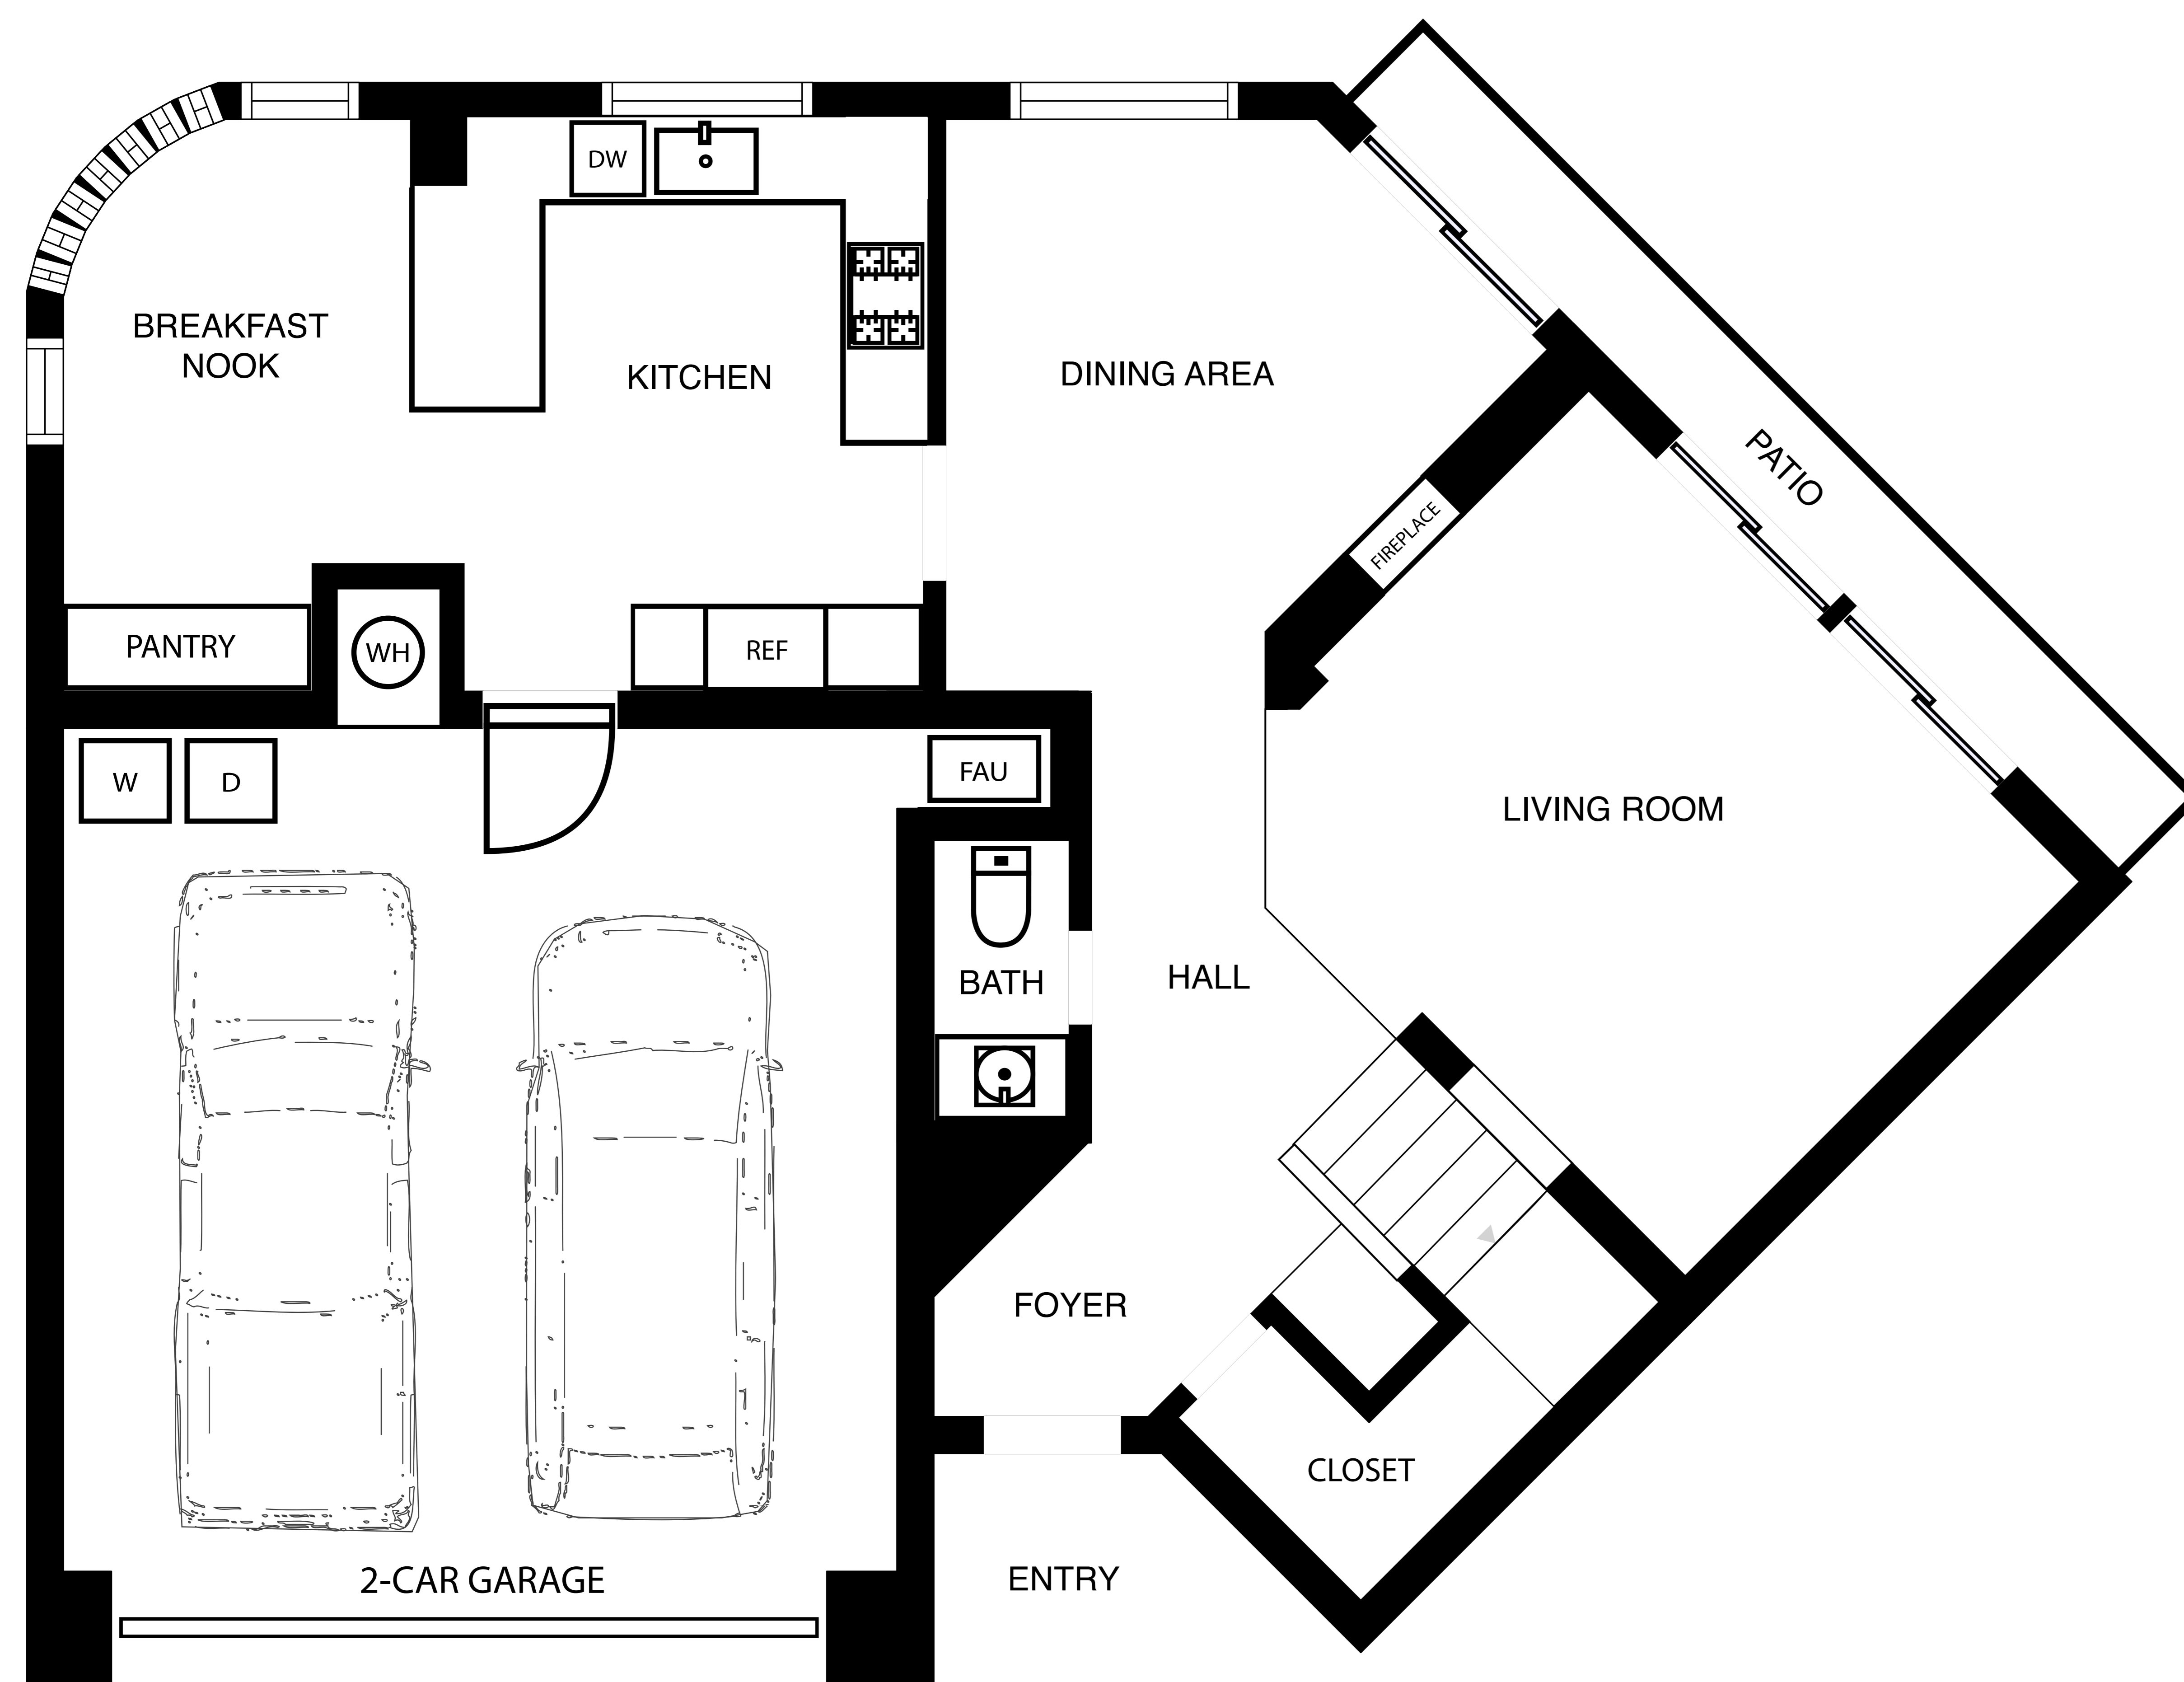

24543 Santa Clara Avenue, Dana Point, CA 92629

FIRST FLOOR

SECOND FLOOR