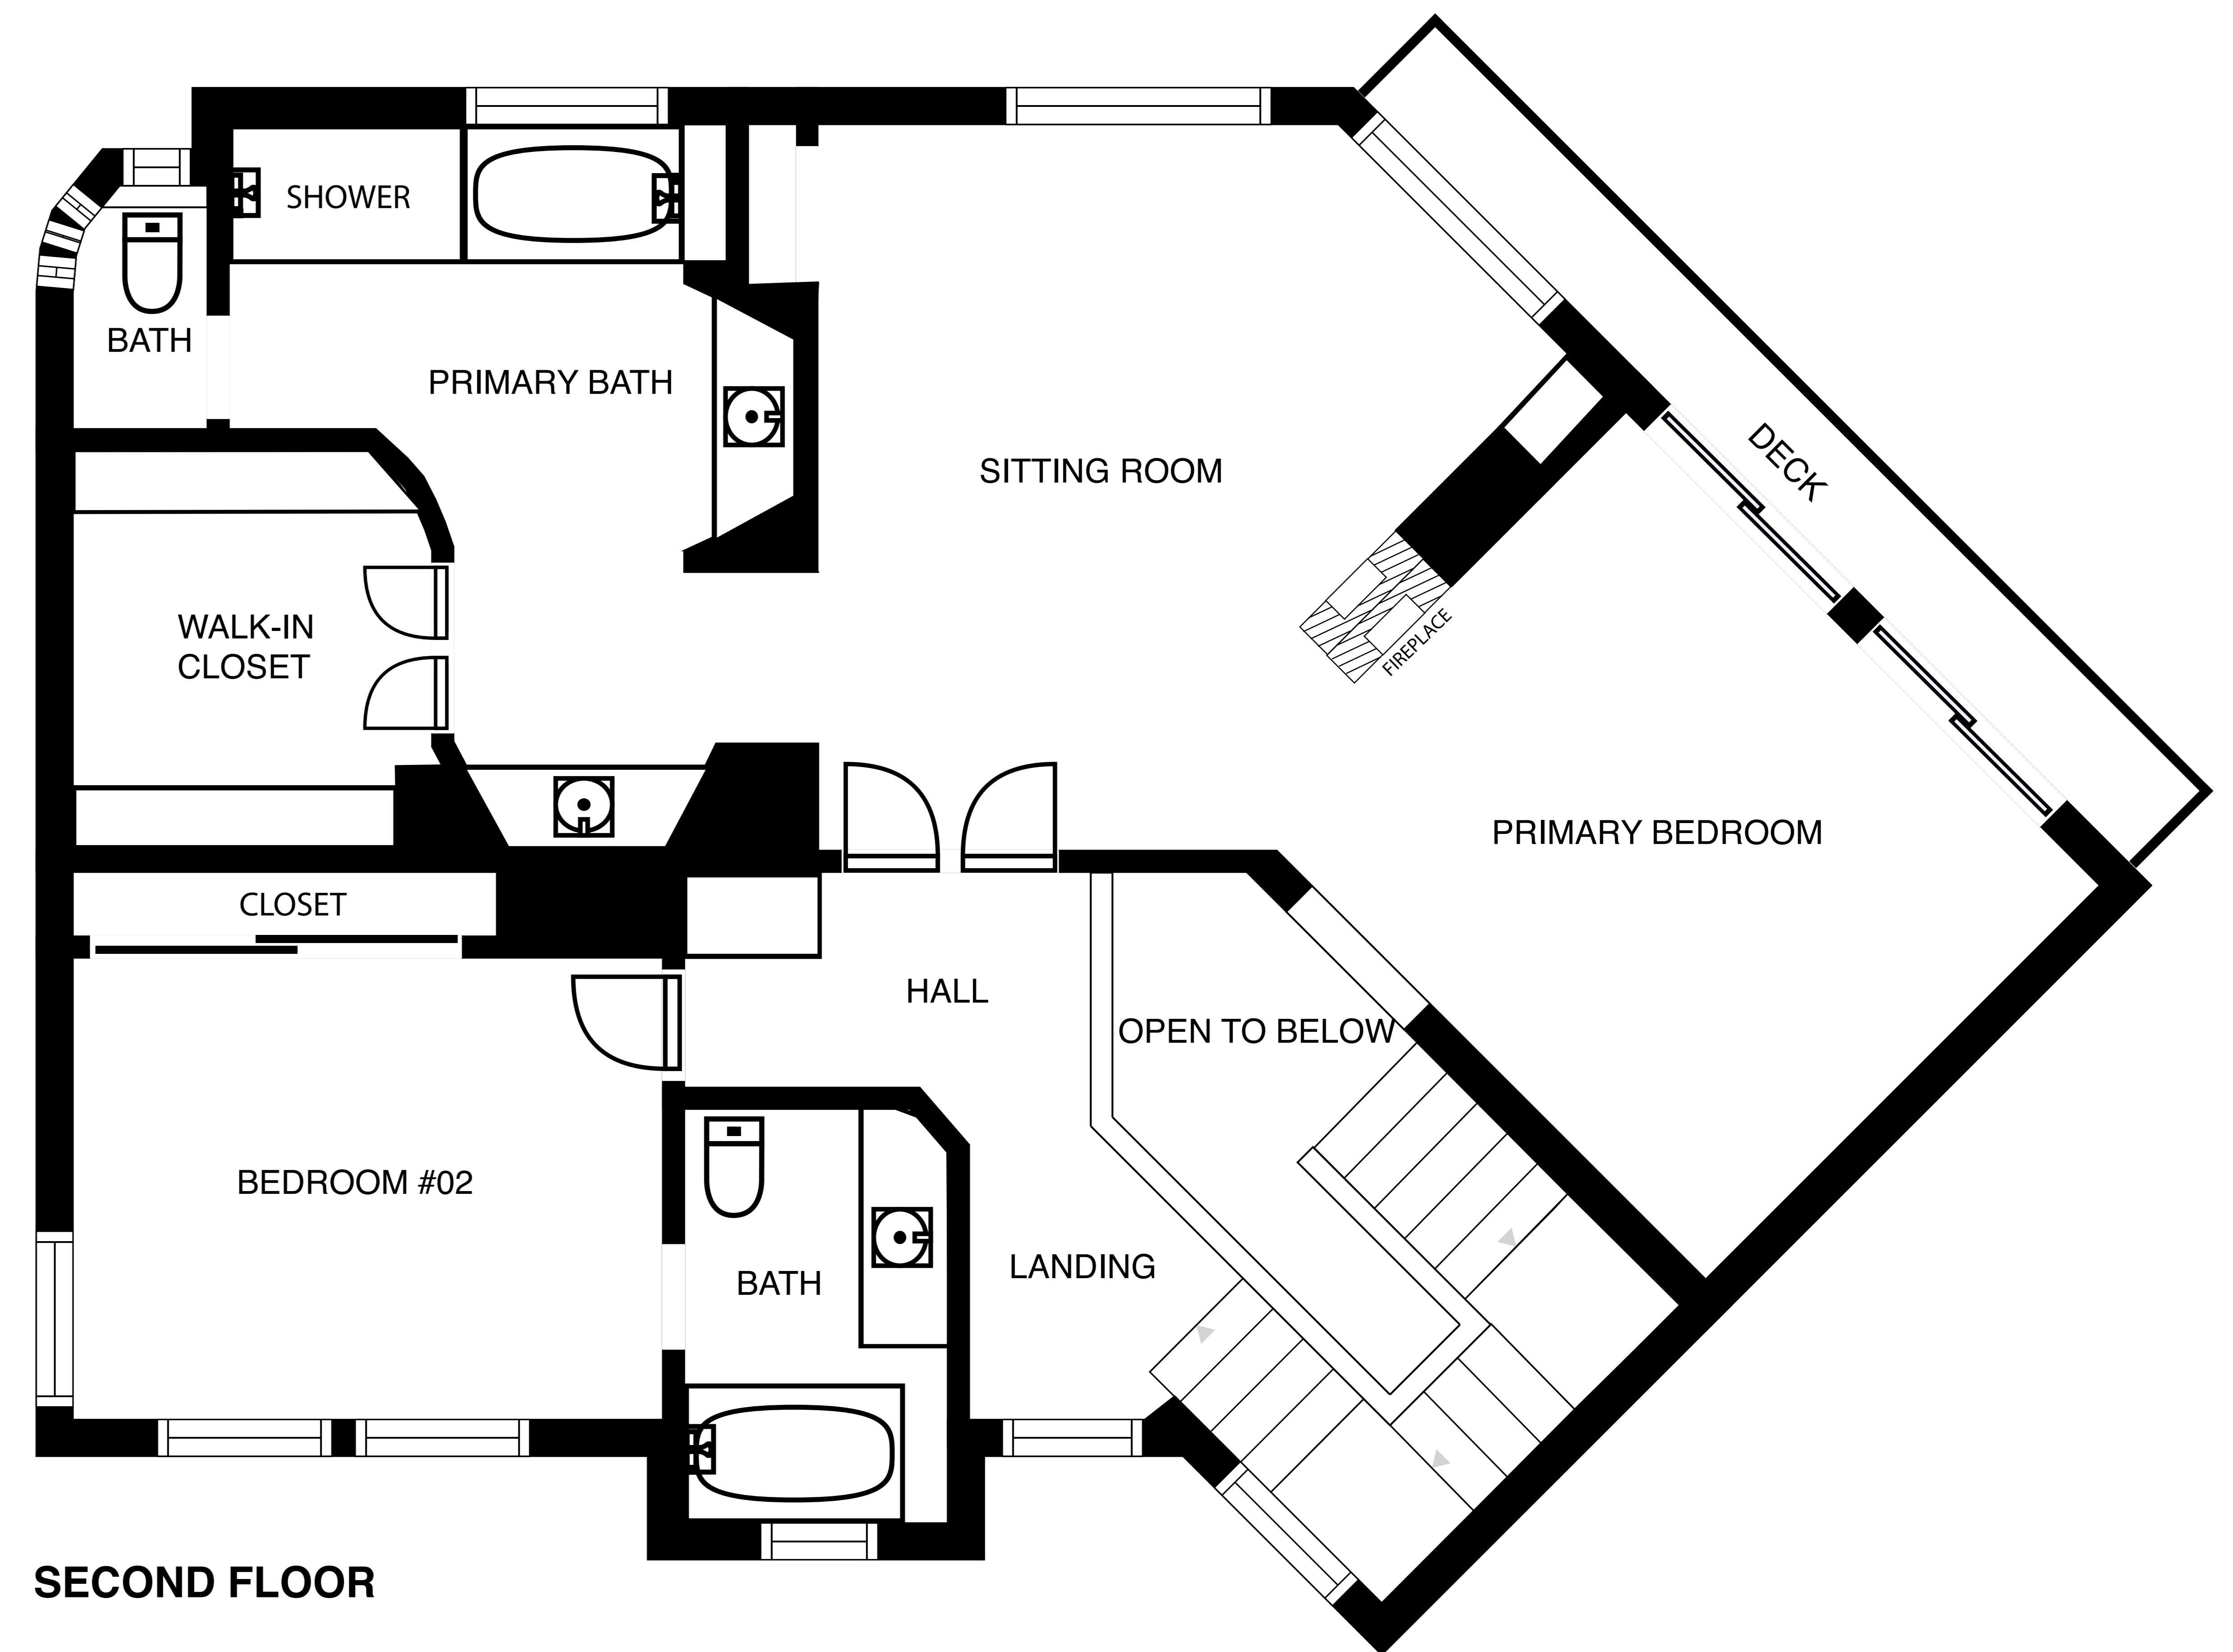

24543 Santa Clara Avenue, Dana Point, CA 92629

FIRST FLOOR

SECOND FLOOR